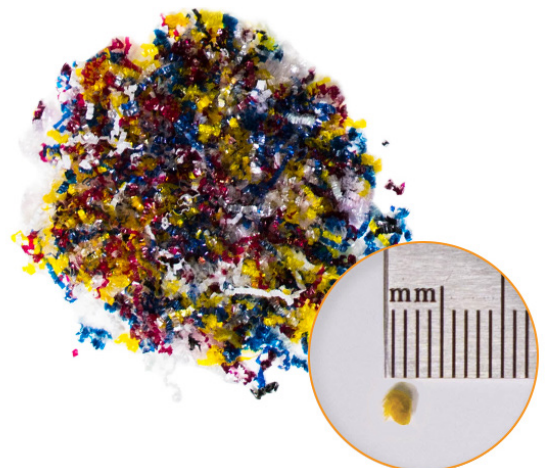

SRS 1000

Secure Ribbon Shredder 1000

IS YOUR DATA
SECURE?

Security Assurance

Protecting personal information is paramount which is why the PPC ARS1000 is specifically designed to ensure the secure destruction of used ID Card Printer Ribbons that have sensitive information on them.

Complete Shredding

With Twisted Micro-Cut Technology, the ASR1000 uses unique twist and cut motions to completely shred ID Card Printer Ribbon panels into tiny unrecognisable particles.

Smart Design

ASR1000 is compact and light weight in design so that it will easily fit into any office desktop environment. The waste bag will ensure complete capture of ribbon particles and a simple transfer to a waste bin.