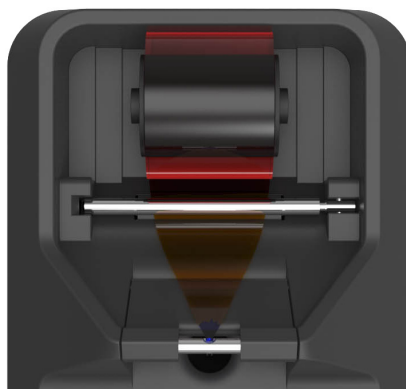

Flexible Ribbon Compatibility